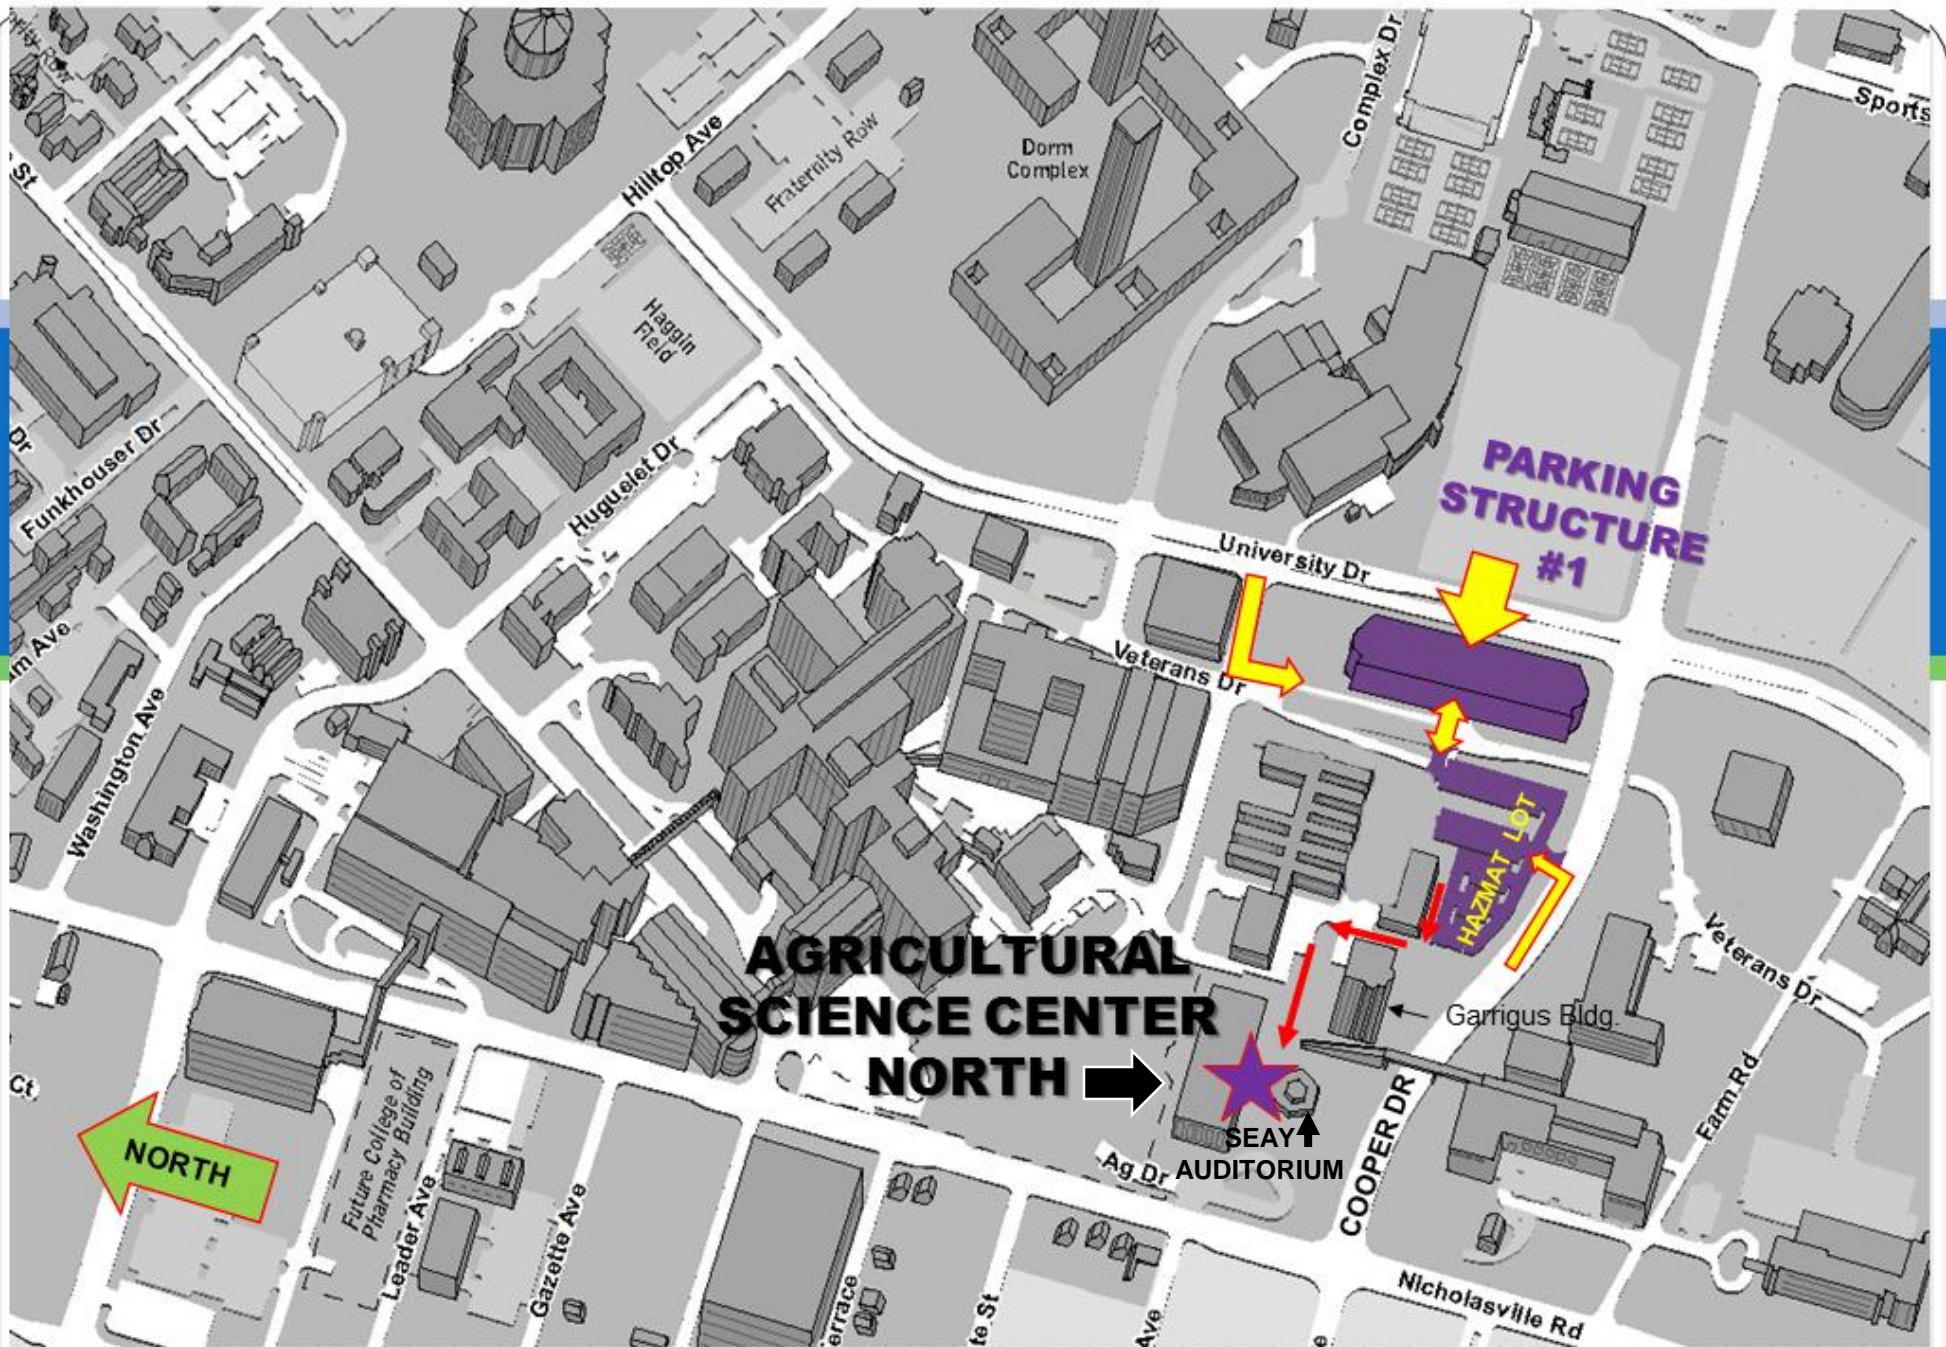

# Kentucky Section—American Institute of Professional Geologists DARWIN LECTURE SERIES 2017

Presents

Dr. James I. Kirkland—Utah State Paleontologist, Utah Geological Survey

**Free event—open to the public**

**At The**

**UNIVERSITY OF KENTUCKY**

**SEAY AUDITORIUM—Agricultural Science Center North Building**

**Next to the Garrigus Building**

**THURSDAY, FEBRUARY 9, 2017 7 P.M.**

**Presenting**

**“Dinosaurs of the  
Cedar Mountain Formation,  
Utah”**

**PARKING MAP ON NEXT PAGE**

SEAY AUDITORIUM in the Agricultural Science North Center Building (Enter through back door).

Parking in PARKING STRUCTURE #1 or in the OPEN PARKING LOTS in front and across from the parking structure.