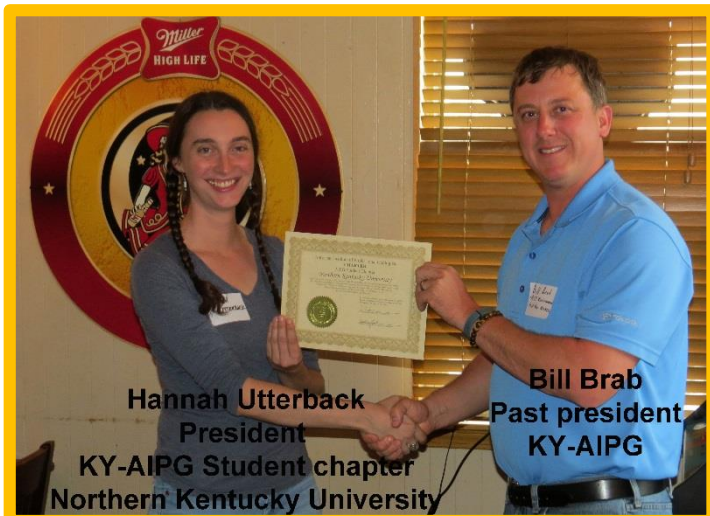

Kentucky Section of American Association of professional Geologists Northern Kentucky University Student Chapter

Hannah Utterback
President
KY-AIPG Student chapter
Northern Kentucky University

Bill Brab
Past president
KY-AIPG

Donnie Lumm
President KY-AIPG

Bill Brab
Past president KY-AIPG

2015 AIPG STUDENT CHAPTER